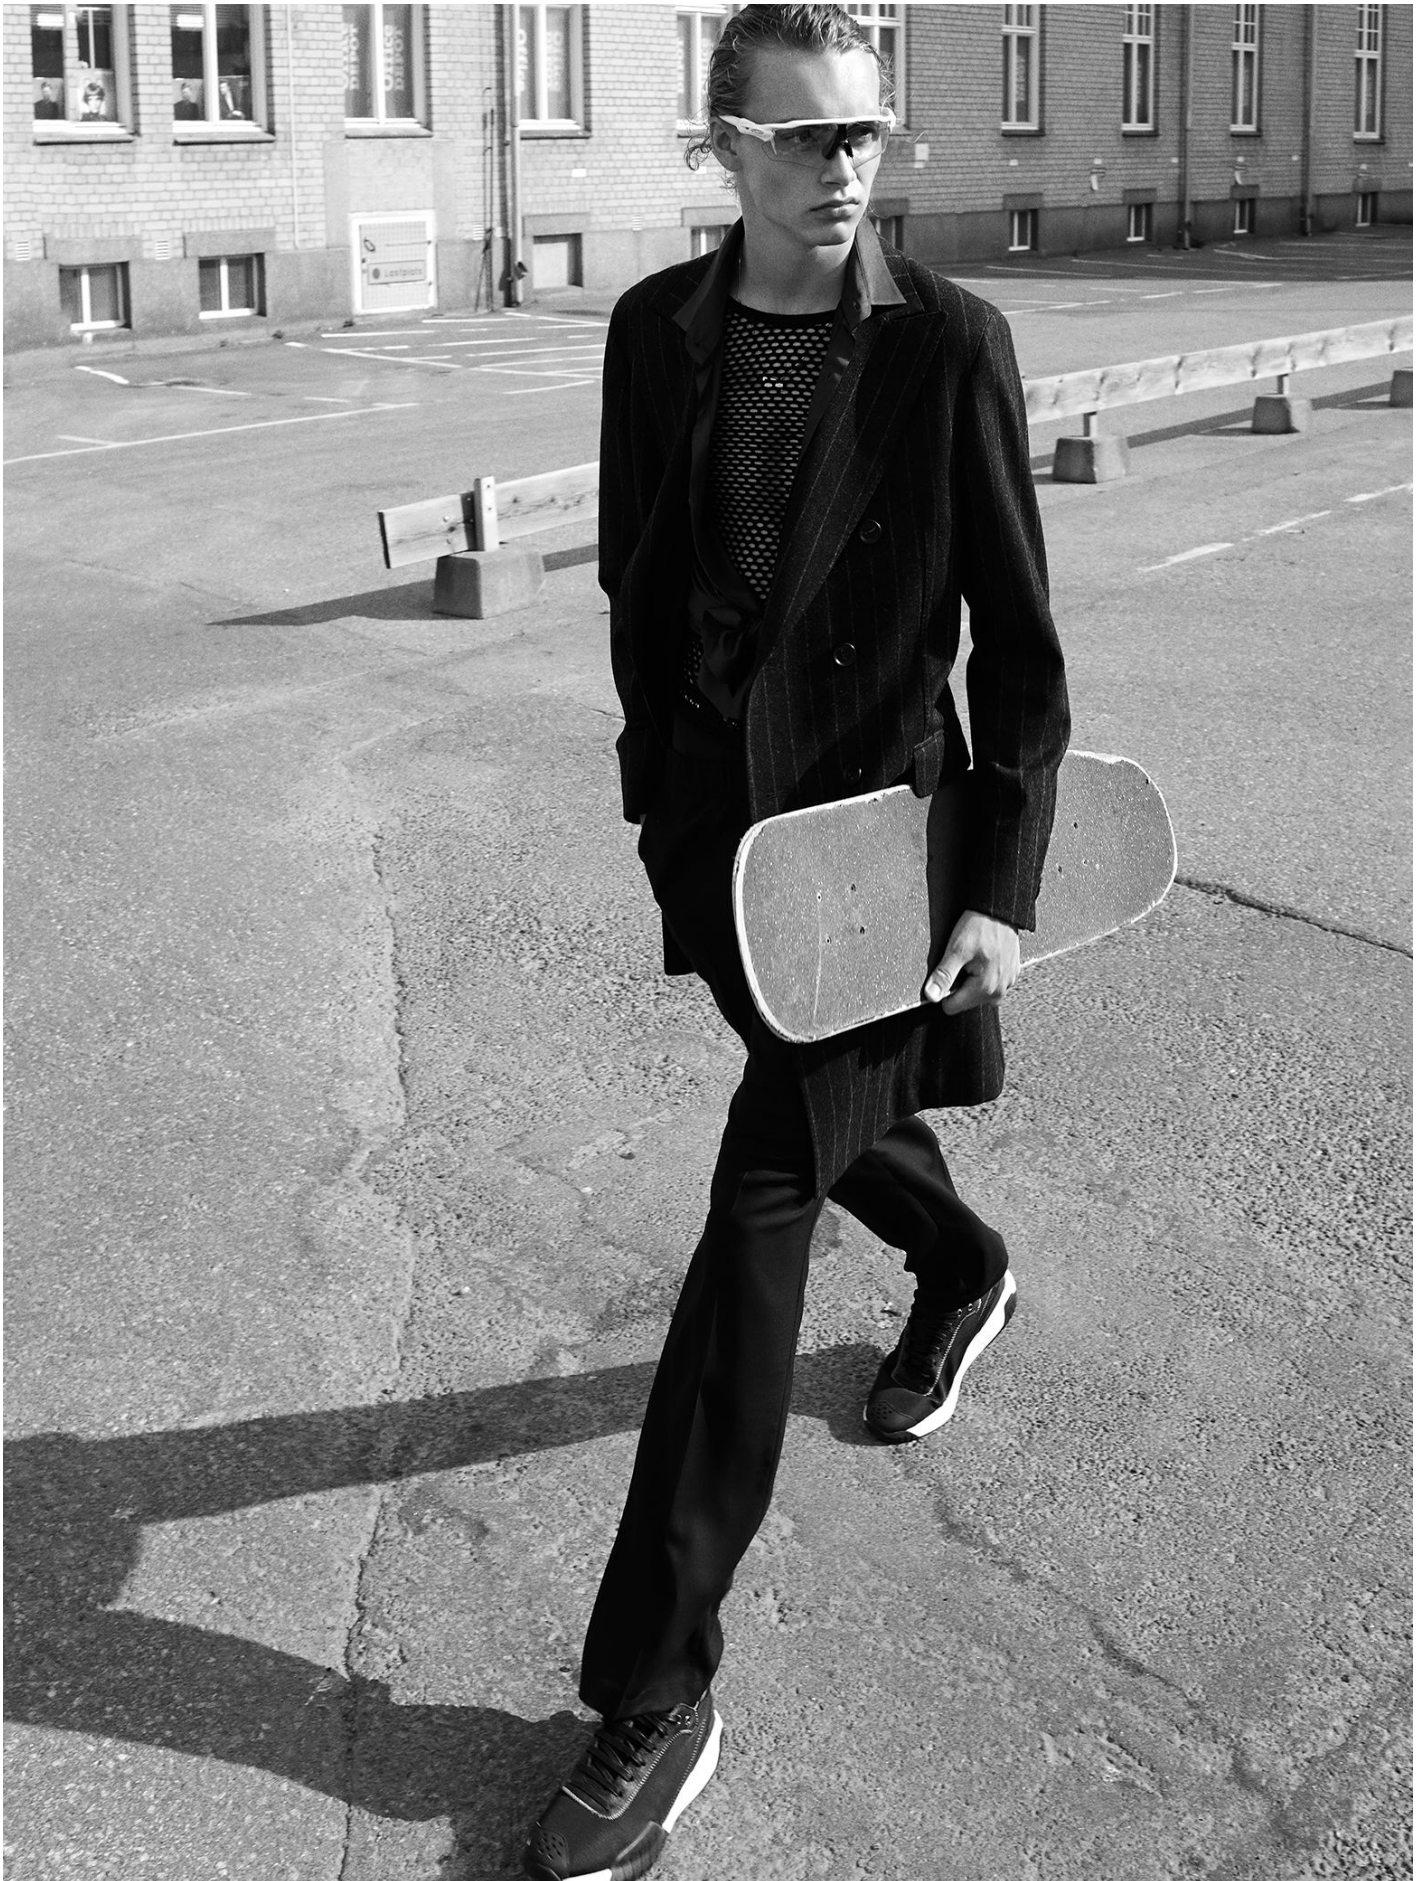

**STOCKHOLMS  
GRUPPEN** MODELS

**LEONARD D**

HEIGHT: 187 CM SIZE: 46 SHOES: 44.0 HAIR: BROWN EYES: BLUE