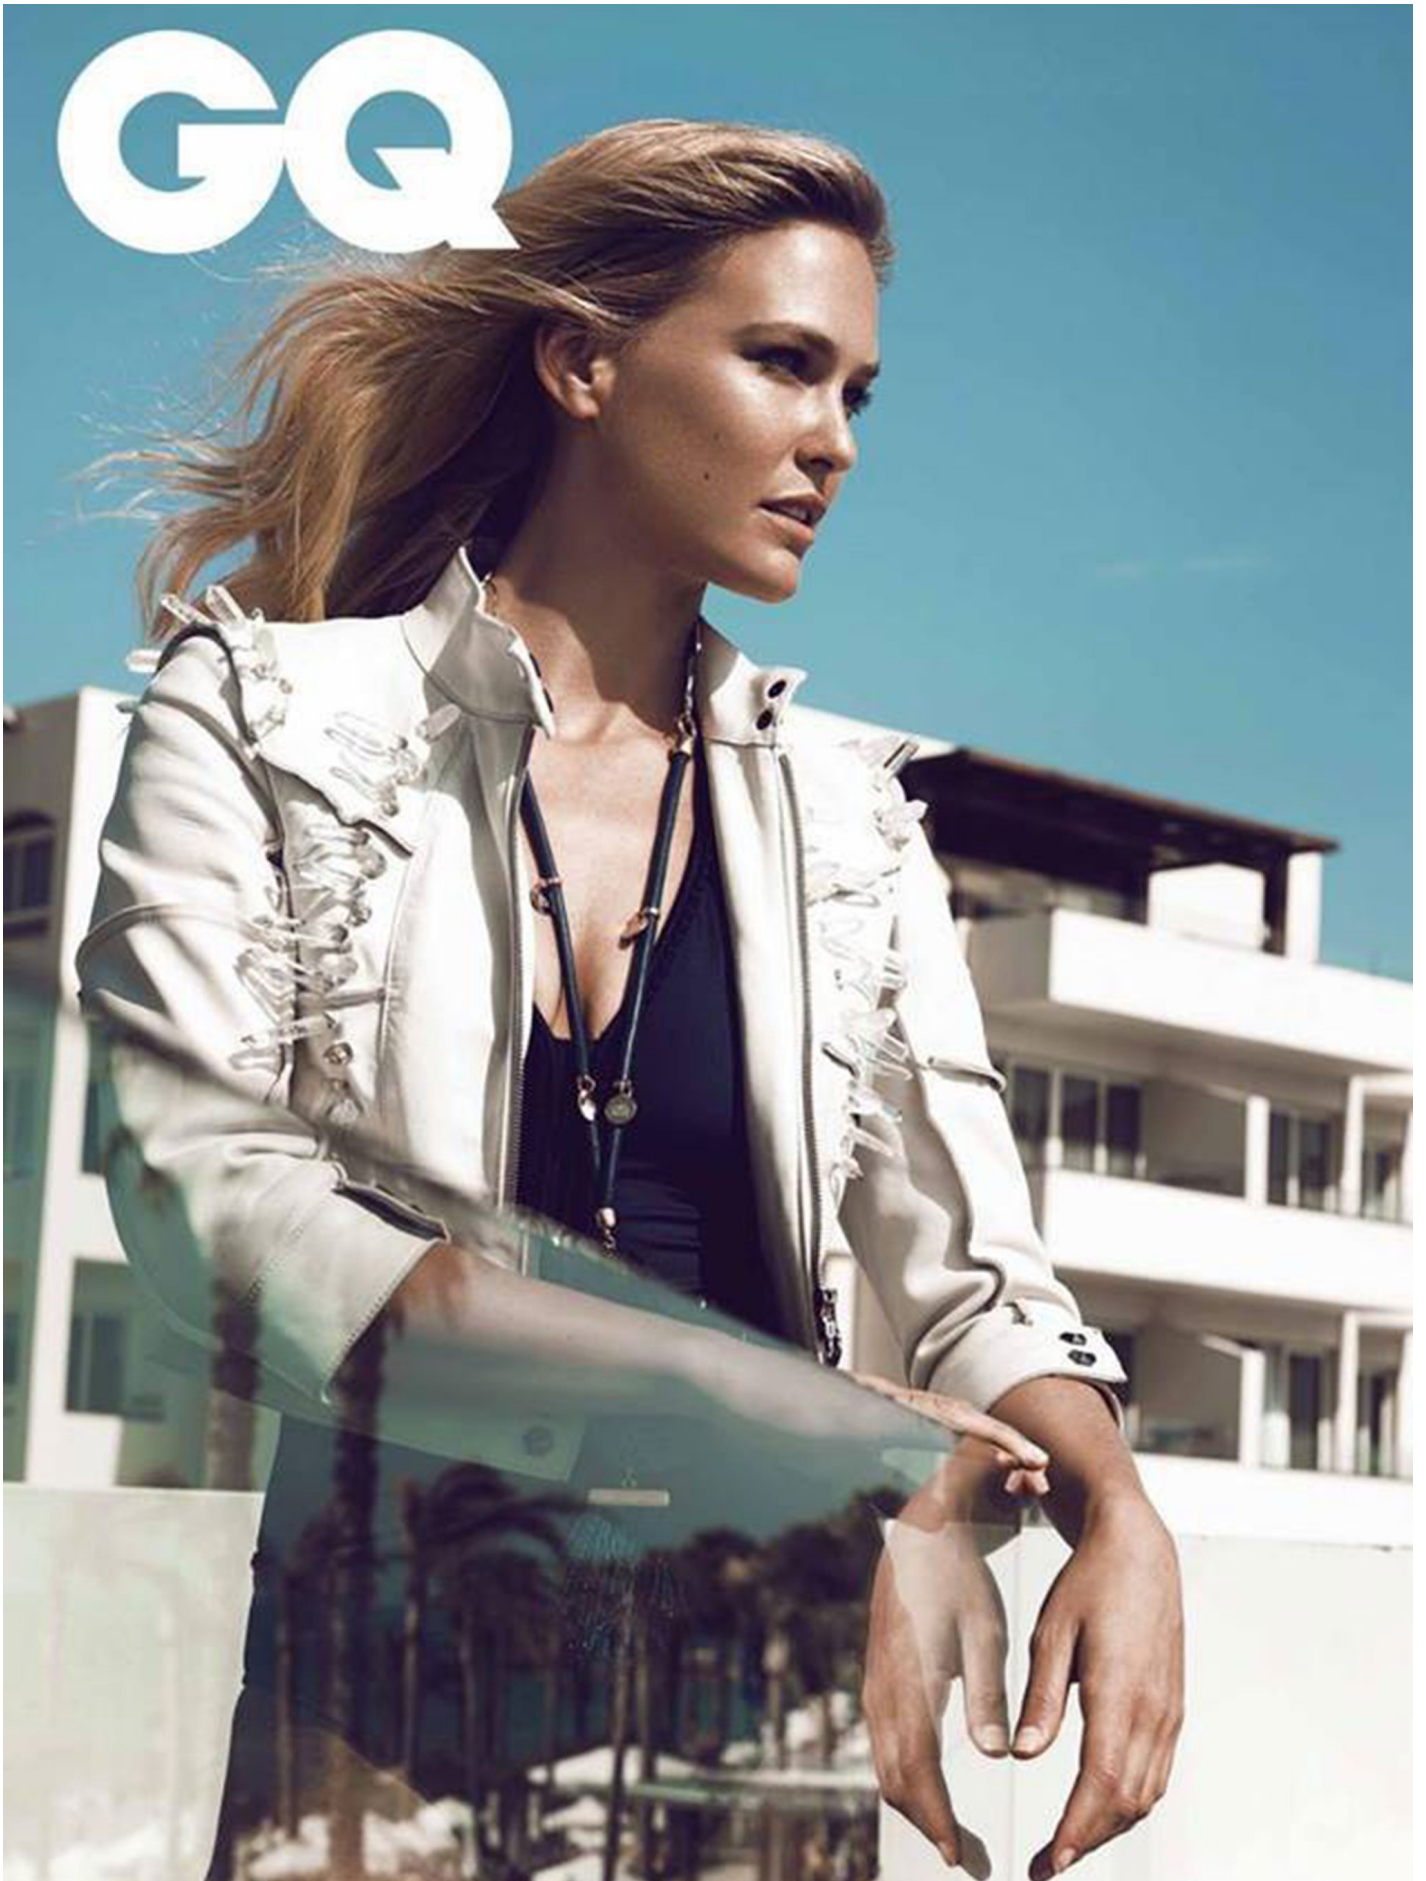

**STOCKHOLMS  
GRUPPEN** MODELS

**BAR R**

HEIGHT: 174 CM SIZE: 36 SHOES: 39.0 HAIR: BLOND EYES: BLUE